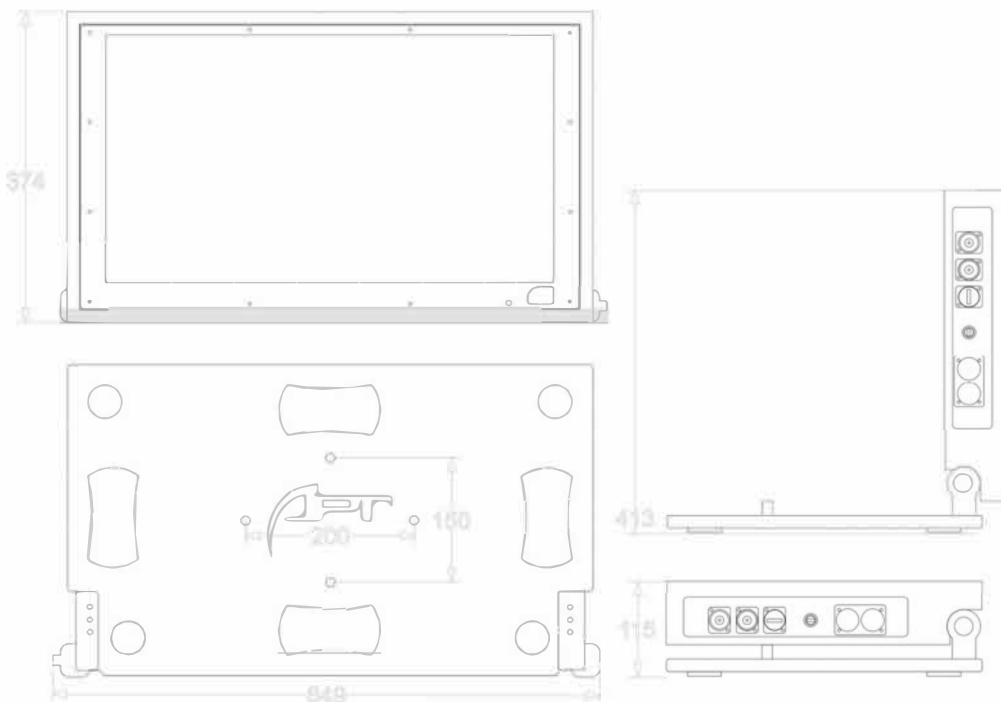

Maximum Resolution	(Full HD) 1920.1080 @75Hz
Aspect Ratio	16:9
Screen Size	24"
Response Time	1ms
Colour Support	16.7 Million
Brightness	250cb/m2
Viewing Angles	150° Horizontal 150° Vertical
Connectors	1x BNC (SDI input) 1x BNC (SDI Loop output) 1x HDMI
Power	PowerCON True Top (input & output) 100v - 260v AC 50-60Hz 1A 1A total run (16A link on PowerCON True Top)
Size Flat (HWD)	115 x 649 x 374mm
Size open 90° (HWD)	413 x 649 x 374mm
Weight	12Kg
Construction	15mm Birch Plywood
Tilt Angle	0 to 90° with 10° increments
Mounting points	4x M10 on base plate
Finish	Hard wearing black stain and pro paint (custom colour are available) 4x Rubber feet on base plate 4x Cutout handles on base plate
Screen Protection	4mm Clear acrylic screen protector